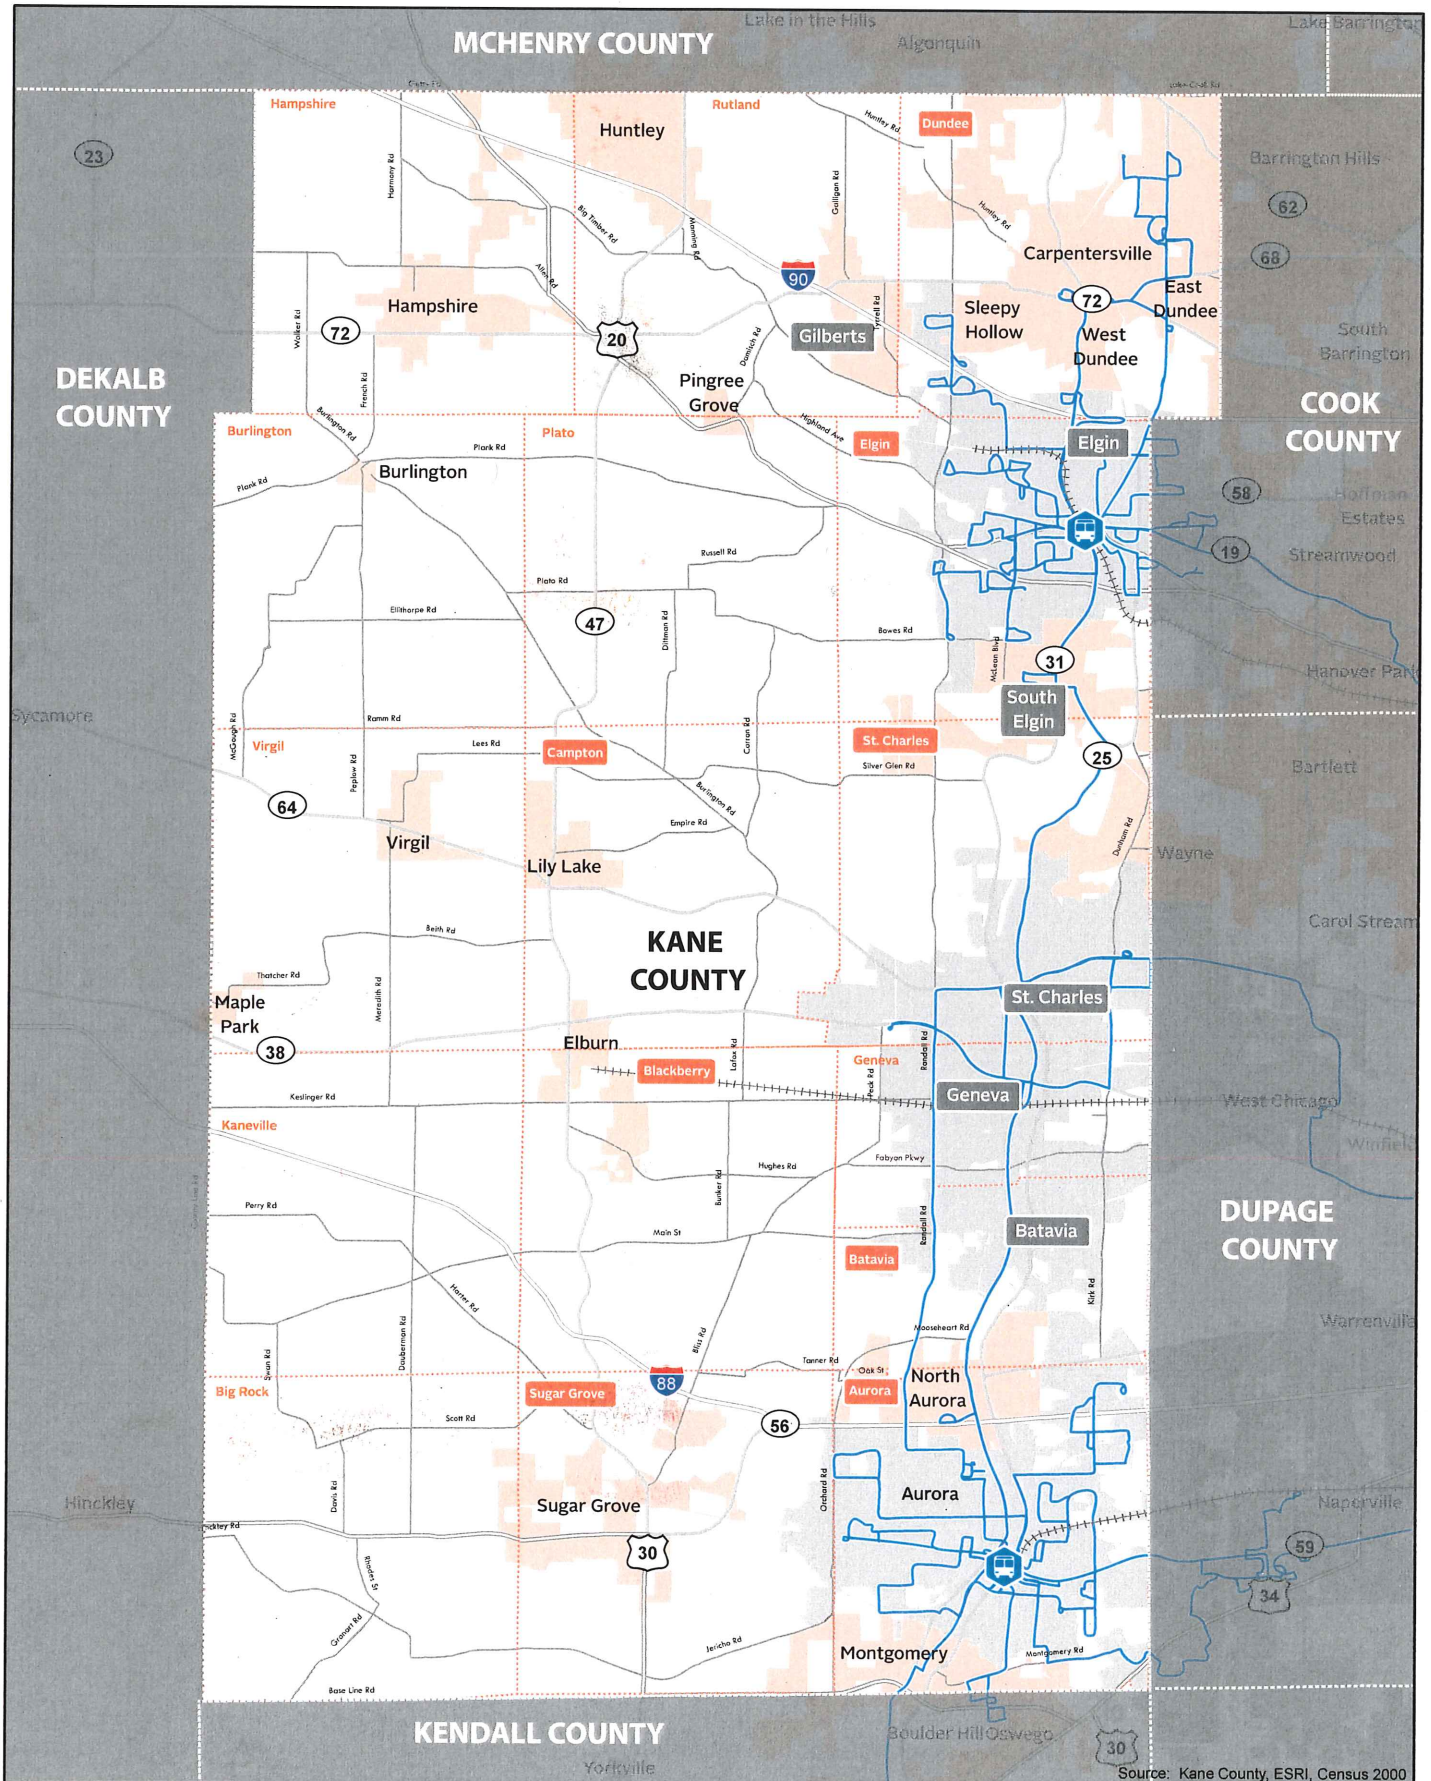

# Ride in Kane Program Sponsors

Pace/Kane County Transit Route	City	Township	Township Sponsor
Transportation Center	Village	City Sponsor	0 2 4 Miles